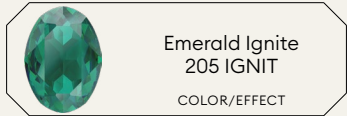

Crystal Sky Ignite
001 L163I
EFFECT

Crystal Denim
Ignite
001 L166I
EFFECT

Crystal Teal Ignite
001 L178I
EFFECT

Crystal Soft Mint Ignite
001 L168I
EFFECT

Crystal Agave
Ignite
001 L165I
EFFECT

Crystal Pine
Green Ignite
001 L170I
EFFECT

Crystal Soft
Yellow Ignite
001 L169I
EFFECT

Crystal Dark
Grey Ignite
001 L111I
EFFECT

Ignite Effects

Crystal Ignite
001 IGNIT
COLOR/EFFECT

Light Rose Ignite
223 IGNIT
COLOR/EFFECT

Scarlet Ignite
276 IGNIT
COLOR/EFFECT

Amethyst Ignite
204 IGNIT
COLOR/EFFECT

Aquamarine Ignite
202 IGNIT
COLOR/EFFECT

Emerald Ignite
205 IGNIT
COLOR/EFFECT

Light
Colorado Topaz
246 IGNIT
COLOR/EFFECT

Shimmer Effects

Light Topaz Shimmer
226 SHIM
EFFECT