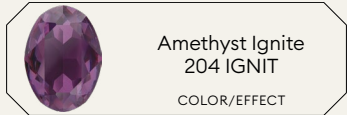

Crystal Sky Ignite
001 L163I
EFFECT

Crystal Denim
Ignite
001 L166I
EFFECT

Crystal Teal Ignite
001 L178I
EFFECT

Crystal Soft Mint Ignite
001 L168I
EFFECT

Crystal Agave
Ignite
001 L165I
EFFECT

Crystal Pine
Green Ignite
001 L170I
EFFECT

Crystal Soft
Yellow Ignite
001 L169I
EFFECT

Crystal Dark
Grey Ignite
001 L111I
EFFECT

Ignite Effects

Crystal Ignite
001 IGNIT
COLOR/EFFECT

Light Rose Ignite
223 IGNIT
COLOR/EFFECT

Scarlet Ignite
276 IGNIT
COLOR/EFFECT

Amethyst Ignite
204 IGNIT
COLOR/EFFECT

Aquamarine Ignite
202 IGNIT
COLOR/EFFECT

Emerald Ignite
205 IGNIT
COLOR/EFFECT

Light
Colorado Topaz
246 IGNIT
COLOR/EFFECT

Shimmer Effects

Light Topaz Shimmer
226 SHIM
EFFECT