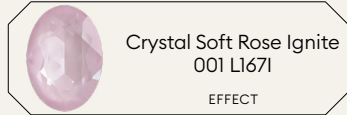

SWAROVSKI

Colors

Effects

 Crystal 001 CRYSTAL	 Amethyst 204 COLOR	 Erinite 360 COLOR	 Crystal Moonlight 001 MOL EFFECT
 White Opal 234 COLOR	 Iris 219 COLOR	 Crysolite 238 COLOR	 Crystal Aurore Boreale 001 AB EFFECT
 Light Silk 261 COLOR	 Light Amethyst 212 COLOR	 Swarovski ReCreated™ Peridot 1408 COLOR	 Crystal Vitrail Light 001 VL EFFECT
 Rosaline 508 COLOR	 Violet 371 COLOR	 Citrus Green 337 COLOR	 Crystal Paradise Shine 001 PARSH EFFECT
 Rose Water Opal 395 COLOR	 Tanzanite 539 COLOR	 Majestic Green 336 COLOR	 Crystal Vitrail Medium 001 VM EFFECT
 Vintage Rose 319 COLOR	 Light Azore 361 COLOR	 Emerald 205 COLOR	 Crystal Volcano 001 VOL EFFECT
 Light Rose 223 COLOR	 Swarovski ReCreated™ Caribbean Green 1409 COLOR	 Jonquil 213 COLOR	 Crystal Bermuda Blue 001 BBL EFFECT
 Rose Peach 262 COLOR	 Aquamarine 202 COLOR	 Swarovski ReCreated™ Dark Jonquil 1407 COLOR	 Crystal Blue Shade 001 BLSH EFFECT
 Rose 209 COLOR	 Light Sapphire 211 COLOR	 Light Topaz 226 COLOR	 Crystal Golden Shadow 001 GSHA EFFECT
 Dark Rose TCF™ 1201 COLOR	 Swarovski ReCreated™ Ice Blue 1405 COLOR	 Light Colorado Topaz 246 COLOR	 Crystal Aurum 001 AUR EFFECT
 Fuchsia 502 COLOR	 Sapphire 206 COLOR	 Dark Orange TCF™ 1202 COLOR	 Crystal Bronze 001 BRON EFFECT
 Light Siam 224 COLOR	 Swarovski ReCreated™ Dark Sapphire 1404 COLOR	 Swarovski ReCreated Light Smoked Topaz 1402 COLOR	 Crystal Silver Shade 001 SSHA EFFECT
 Scarlet 276 COLOR	 Montana 207 COLOR	 Swarovski ReCreated Smoked Topaz 1403 COLOR	 Crystal Silver Night 001 SINI EFFECT
 Siam 208 COLOR	 Denim Blue 266 COLOR	 Black Diamond 215 COLOR	
	 Light Turquoise 263 COLOR	 Jet 280 COLOR	

SWAROVSKI

Crystal Lacquer^{PRO} Ignite Effects

Crystal Linen Ignite
001 L164I
EFFECT

Crystal Soft Rose Ignite
001 L167I
EFFECT

Crystal Dalia Ignite
001 L177I
EFFECT

Crystal Flamingo
Ignite
001 L162I
EFFECT