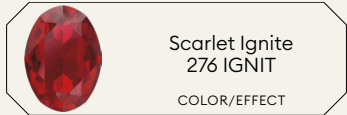

Crystal Soft
Yellow Ignite
001 L169I
EFFECT

Crystal Dark
Grey Ignite
001 L111I
EFFECT

Ignite Effects

Crystal Ignite
001 IGNIT
COLOR/EFFECT

Light Rose Ignite
223 IGNIT
COLOR/EFFECT

Scarlet Ignite
276 IGNIT
COLOR/EFFECT

Amethyst Ignite
204 IGNIT
COLOR/EFFECT

Aquamarine Ignite
202 IGNIT
COLOR/EFFECT

Emerald Ignite
205 IGNIT
COLOR/EFFECT

Light
Colorado Topaz
246 IGNIT
COLOR/EFFECT

Shimmer Effects

Light Topaz Shimmer
226 SHIM
EFFECT