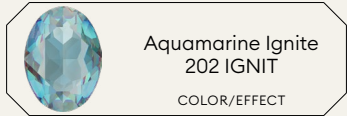

Crystal Sky Ignite
001 L163I
EFFECT

Crystal Denim
Ignite
001 L166I
EFFECT

Crystal Teal Ignite
001 L178I
EFFECT

Crystal Soft Mint Ignite
001 L168I
EFFECT

Crystal Agave
Ignite
001 L165I
EFFECT

Crystal Pine
Green Ignite
001 L170I
EFFECT

Crystal Soft
Yellow Ignite
001 L169I
EFFECT

Crystal Dark
Grey Ignite
001 L111I
EFFECT

Ignite Effects

Crystal Ignite
001 IGNIT
COLOR/EFFECT

Light Rose Ignite
223 IGNIT
COLOR/EFFECT

Scarlet Ignite
276 IGNIT
COLOR/EFFECT

Amethyst Ignite
204 IGNIT
COLOR/EFFECT

Aquamarine Ignite
202 IGNIT
COLOR/EFFECT

Emerald Ignite
205 IGNIT
COLOR/EFFECT

Light
Colorado Topaz
246 IGNIT
COLOR/EFFECT

Shimmer Effects

Light Topaz Shimmer
226 SHIM
EFFECT