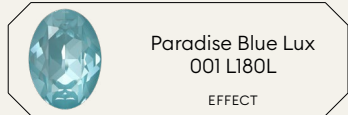

Crystal Electric Lacquer^{PRO} Ignite Effects

Crystal Electric
White Ignite
001 L139I
EFFECT

Crystal Electric
Orange Ignite
001 L136I
EFFECT

Crystal Electric
Pink Ignite
001 L137I
EFFECT

Crystal Electric
Violet Ignite
001 L148I
EFFECT

Crystal Electric
Blue Ignite
001 L134I
EFFECT

Crystal Electric
Green Ignite
001 L135I
EFFECT

Crystal Electric
Yellow Ignite
001 L138I
EFFECT

Crystal Lacquer^{PRO} Lux Effects

Paradise Blue Lux
001 L180L
EFFECT